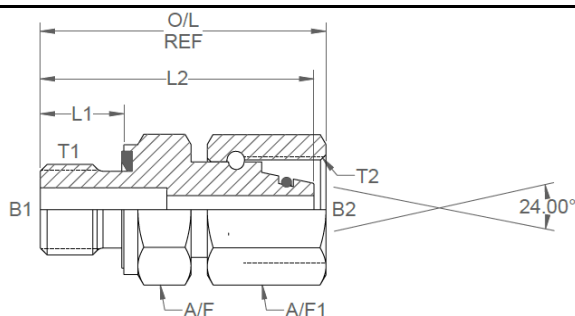

METRIC male captive seal x METRIC female DKO (S Series)

Nov-21
1414 IMP

All dimensions are imperial unless stated.

	T1	T2	B1	B2	L1	O/L	A/F	A/F1
02-M12CS06S-DKO	M12 x 1.5	M14 x 1.5	0.157	0.098	0.472	1.535	17mm	17mm
02-M14CS08S-DKO	M14 x 1.5	M16 x 1.5	0.157	0.157	0.472	1.633	19mm	19mm
02-M16CS10S-DKO	M16 x 1.5	M18 x 1.5	0.236	0.236	0.472	1.732	22mm	22mm
02-M18CS12S-DKO	M18 x 1.5	M20 x 1.5	0.315	0.315	0.472	1.811	24mm	24mm
02-M20CS14S-DKO	M20 x 1.5	M22 x 1.5	0.354	0.354	0.551	1.948	27mm	27mm
02-M22CS16S-DKO	M22 x 1.5	M24 x 1.5	0.433	0.433	0.551	2.007	27mm	30mm
02-M27X2CS20S-DKO	M27 x 2	M30 x 2	0.551	0.551	0.630	2.322	32mm	36mm
02-M33X2CS25S-DKO	M33 x 2	M36 x 2	0.787	0.748	0.709	2.598	41mm	46mm
02-M42X2CS30S-DKO	M42 x 2	M42 x 2	0.944	0.944	0.787	2.795	50mm	50mm
02-M48X2CS38S-DKO	M48 x 2	M52 x 2	1.260	1.260	0.866	3.228	55mm	60mm

	T1	T2	B1	B2	L1	O/L	A/F	A/F1
02-M12CS06S-DKO	M12 x 1.5	M14 x 1.5	3.99	2.49	11.99	38.99	17mm	17mm
02-M14CS08S-DKO	M14 x 1.5	M16 x 1.5	3.99	3.99	11.99	41.48	19mm	19mm
02-M16CS10S-DKO	M16 x 1.5	M18 x 1.5	5.99	5.99	11.99	43.99	22mm	22mm
02-M18CS12S-DKO	M18 x 1.5	M20 x 1.5	8.00	8.00	11.99	46.00	24mm	24mm
02-M20CS14S-DKO	M20 x 1.5	M22 x 1.5	8.99	8.99	14.00	49.48	27mm	27mm
02-M22CS16S-DKO	M22 x 1.5	M24 x 1.5	11.00	11.00	14.00	50.98	27mm	30mm
02-M27X2CS20S-DKO	M27 x 2	M30 x 2	14.00	14.00	16.00	58.98	32mm	36mm
02-M33X2CS25S-DKO	M33 x 2	M36 x 2	19.99	19.00	18.01	65.99	41mm	46mm
02-M42X2CS30S-DKO	M42 x 2	M42 x 2	23.98	23.98	19.99	70.99	50mm	50mm
02-M48X2CS38S-DKO	M48 x 2	M52 x 2	32.00	32.00	22.00	81.99	55mm	60mm