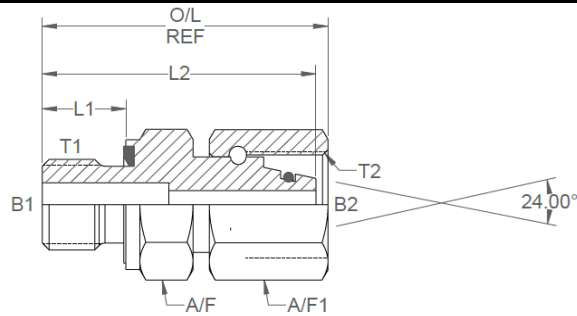

METRIC male captive seal x METRIC female DKO (S Series)

Nov-21
1414 IMP

All dimensions are imperial unless stated.

	T1	T2	B1	B2	L1	O/L	A/F	A/F1
02-M12CS06S-DKO	M12 x 1.5	M14 x 1.5	0.157	0.098	0.472	1.535	17mm	17mm
02-M14CS08S-DKO	M14 x 1.5	M16 x 1.5	0.157	0.157	0.472	1.633	19mm	19mm
02-M16CS10S-DKO	M16 x 1.5	M18 x 1.5	0.236	0.236	0.472	1.732	22mm	22mm
02-M18CS12S-DKO	M18 x 1.5	M20 x 1.5	0.315	0.315	0.472	1.811	24mm	24mm
02-M20CS14S-DKO	M20 x 1.5	M22 x 1.5	0.354	0.354	0.551	1.948	27mm	27mm
02-M22CS16S-DKO	M22 x 1.5	M24 x 1.5	0.433	0.433	0.551	2.007	27mm	30mm
02-M27X2CS20S-DKO	M27 x 2	M30 x 2	0.551	0.551	0.630	2.322	32mm	36mm
02-M33X2CS25S-DKO	M33 x 2	M36 x 2	0.787	0.748	0.709	2.598	41mm	46mm
02-M42X2CS30S-DKO	M42 x 2	M42 x 2	0.944	0.944	0.787	2.795	50mm	50mm
02-M48X2CS38S-DKO	M48 x 2	M52 x 2	1.260	1.260	0.866	3.228	55mm	60mm

	T1	T2	B1	B2	L1	O/L	A/F	A/F1
02-M12CS06S-DKO	M12 x 1.5	M14 x 1.5	3.99	2.49	11.99	38.99	17mm	17mm
02-M14CS08S-DKO	M14 x 1.5	M16 x 1.5	3.99	3.99	11.99	41.48	19mm	19mm
02-M16CS10S-DKO	M16 x 1.5	M18 x 1.5	5.99	5.99	11.99	43.99	22mm	22mm
02-M18CS12S-DKO	M18 x 1.5	M20 x 1.5	8.00	8.00	11.99	46.00	24mm	24mm
02-M20CS14S-DKO	M20 x 1.5	M22 x 1.5	8.99	8.99	14.00	49.48	27mm	27mm
02-M22CS16S-DKO	M22 x 1.5	M24 x 1.5	11.00	11.00	14.00	50.98	27mm	30mm
02-M27X2CS20S-DKO	M27 x 2	M30 x 2	14.00	14.00	16.00	58.98	32mm	36mm
02-M33X2CS25S-DKO	M33 x 2	M36 x 2	19.99	19.00	18.01	65.99	41mm	46mm
02-M42X2CS30S-DKO	M42 x 2	M42 x 2	23.98	23.98	19.99	70.99	50mm	50mm
02-M48X2CS38S-DKO	M48 x 2	M52 x 2	32.00	32.00	22.00	81.99	55mm	60mm