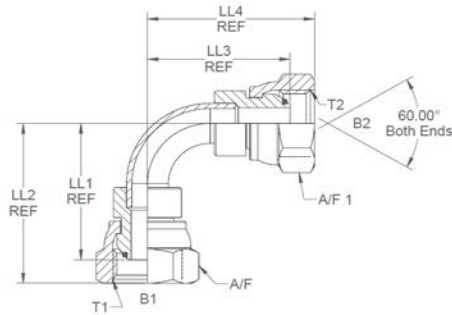

**BSP swivel female x BSP swivel female**  
**90° swept elbow O'ring (Soft Seal) both**  
**ends**

Nov-21  
0845 IMP

All dimensions are imperial unless stated.

	T1	T2	B1	B2	LL1	LL2	LL3	LL4	A/F	A/F1
06050-OR	1/4	1/4	0.172	0.172	1.18	1.395	1.18	1.395	19mm	19mm
06051-OR	3/8	3/8	0.271	0.271	1.474	1.727	1.474	1.727	22mm	22mm
06052-OR	1/2	1/2	0.375	0.375	1.703	1.995	1.703	1.995	27mm	27mm
06054-OR	3/4	3/4	0.6	0.6	2.05	2.44	2.05	2.44	32mm	32mm
06055-OR	1	1	0.797	0.797	2.548	3.01	2.548	3.01	41mm	41mm

**BSP swivel female x BSP swivel female**  
**90° swept elbow O'ring (Soft Seal) both**  
**ends**

Nov-21  
 0845 METRIC

A/F dimensions are imperial unless stated.

	T1	T2	B1	B2	LL1	LL2	LL3	LL4	A/F	A/F1
06050-OR	1/4	1/4	4.37	4.37	29.97	35.43	29.97	35.43	19mm	19mm
06051-OR	3/8	3/8	6.88	6.88	37.44	43.87	37.44	43.87	22mm	22mm
06052-OR	1/2	1/2	9.53	9.53	43.26	50.67	43.26	50.67	27mm	27mm
06054-OR	3/4	3/4	15.24	15.24	52.07	61.98	52.07	61.98	32mm	32mm
06055-OR	1	1	20.24	20.24	64.72	76.45	64.72	76.45	41mm	41mm