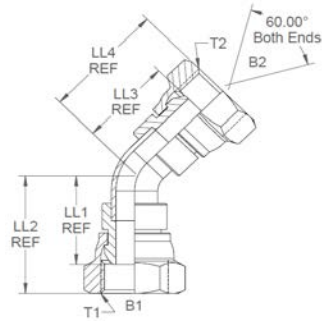

All dimensions are imperial unless stated.

	T1	T2	B1	B2	LL1	LL2	LL3	LL4	A/F	A/F1
16050	1/4	1/4	0.172	0.172	0.95	1.165	0.95	1.165	19mm	19mm
16051	3/8	3/8	0.271	0.271	1.126	1.379	1.126	1.379	22mm	22mm
16052	1/2	1/2	0.375	0.375	1.285	1.577	1.285	1.577	27mm	27mm
16053	5/8	5/8	0.464	0.464	1.257	1.662	1.257	1.662	30mm	30mm
16054	3/4	3/4	0.6	0.6	1.356	1.746	1.356	1.746	32mm	32mm
16055	1	1	0.843	0.797	1.606	2.067	1.606	2.067	41mm	41mm
16056	1-1/4	1-1/4	1.014	1.014	1.908	2.343	1.908	2.343	50mm	50mm
16057	1-1/2	1-1/2	1.201	1.201	2.448	2.95	2.448	2.95	55mm	55mm
16058	2	2	1.703	1.703	2.825	3.492	2.825	3.492	70mm	70mm

BSP swivel female x BSP swivel female
135° swept elbow

Oct-21
 0808 METRIC

A/F dimensions are imperial unless stated.

	T1	T2	B1	B2	LL1	LL2	LL3	LL4	A/F	A/F1
16050	1/4	1/4	4.37	4.37	24.13	29.59	24.13	29.59	19mm	19mm
16051	3/8	3/8	6.88	6.88	28.6	35.03	28.6	35.03	22mm	22mm
16052	1/2	1/2	9.53	9.53	32.64	40.06	32.64	40.06	27mm	27mm
16053	5/8	5/8	11.79	11.79	31.93	42.21	31.93	42.21	30mm	30mm
16054	3/4	3/4	15.24	15.24	34.44	44.35	34.44	44.35	32mm	32mm
16055	1	1	21.41	20.24	40.79	52.5	40.79	52.5	41mm	41mm
16056	1-1/4	1-1/4	25.76	25.76	48.46	59.51	48.46	59.51	50mm	50mm
16057	1-1/2	1-1/2	30.51	30.51	62.18	74.93	62.18	74.93	55mm	55mm
16058	2	2	43.26	43.26	71.76	88.7	71.76	88.7	70mm	70mm