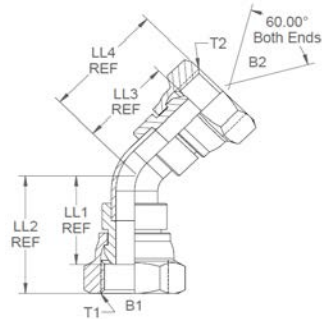

All dimensions are imperial unless stated.

	T1	T2	B1	B2	LL1	LL2	LL3	LL4	A/F	A/F1
16050	1/4	1/4	0.172	0.172	0.95	1.165	0.95	1.165	19mm	19mm
16051	3/8	3/8	0.271	0.271	1.126	1.379	1.126	1.379	22mm	22mm
16052	1/2	1/2	0.375	0.375	1.285	1.577	1.285	1.577	27mm	27mm
16053	5/8	5/8	0.464	0.464	1.257	1.662	1.257	1.662	30mm	30mm
16054	3/4	3/4	0.6	0.6	1.356	1.746	1.356	1.746	32mm	32mm
16055	1	1	0.843	0.797	1.606	2.067	1.606	2.067	41mm	41mm
16056	1-1/4	1-1/4	1.014	1.014	1.908	2.343	1.908	2.343	50mm	50mm
16057	1-1/2	1-1/2	1.201	1.201	2.448	2.95	2.448	2.95	55mm	55mm
16058	2	2	1.703	1.703	2.825	3.492	2.825	3.492	70mm	70mm

BSP swivel female x BSP swivel female
135° swept elbow

Oct-21
 0808 METRIC

A/F dimensions are imperial unless stated.

	T1	T2	B1	B2	LL1	LL2	LL3	LL4	A/F	A/F1
16050	1/4	1/4	4.37	4.37	24.13	29.59	24.13	29.59	19mm	19mm
16051	3/8	3/8	6.88	6.88	28.6	35.03	28.6	35.03	22mm	22mm
16052	1/2	1/2	9.53	9.53	32.64	40.06	32.64	40.06	27mm	27mm
16053	5/8	5/8	11.79	11.79	31.93	42.21	31.93	42.21	30mm	30mm
16054	3/4	3/4	15.24	15.24	34.44	44.35	34.44	44.35	32mm	32mm
16055	1	1	21.41	20.24	40.79	52.5	40.79	52.5	41mm	41mm
16056	1-1/4	1-1/4	25.76	25.76	48.46	59.51	48.46	59.51	50mm	50mm
16057	1-1/2	1-1/2	30.51	30.51	62.18	74.93	62.18	74.93	55mm	55mm
16058	2	2	43.26	43.26	71.76	88.7	71.76	88.7	70mm	70mm