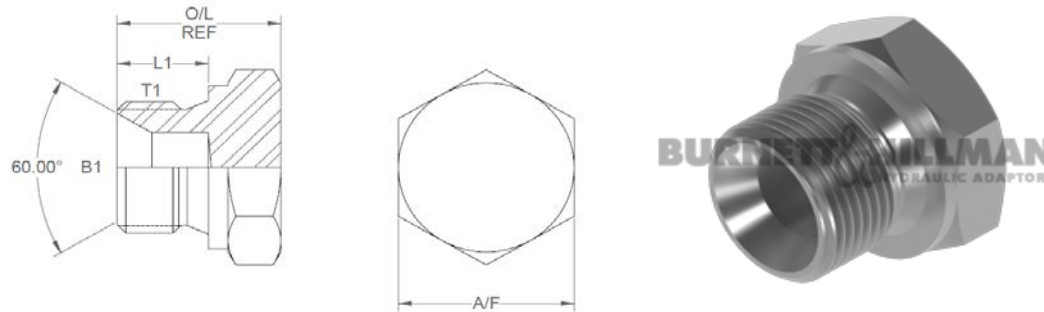

All dimensions are imperial unless stated.

	T1	B1	L1	O/L	A/F
69000	1/8	0.137	0.315	0.644	14mm
69001	1/4	0.185	0.473	0.802	19mm
69002	3/8	0.312	0.473	0.891	22mm
69003	1/2	0.437	0.552	0.99	27mm
69005	3/4	0.659	0.63	1.058	32mm
69006	1	0.875	0.709	1.177	41mm
69007	1-1/4	1.125	0.788	1.306	50mm
69008	1-1/2	1.312	0.866	1.434	55mm
69009	2	1.812	0.945	1.683	70mm

A/F dimensions are imperial unless stated.

	T1	B1	L1	O/L	A/F
69000	1/8	3.48	8.00	16.36	14mm
69001	1/4	4.70	12.01	20.37	19mm
69002	3/8	7.92	12.01	22.63	22mm
69003	1/2	11.10	14.02	25.15	27mm
69005	3/4	16.74	16.00	26.87	32mm
69006	1	22.23	18.01	29.9	41mm
69007	1-1/4	28.58	20.02	33.17	50mm
69008	1-1/2	33.32	22.00	36.42	55mm
69009	2	46.02	24.00	42.75	70mm