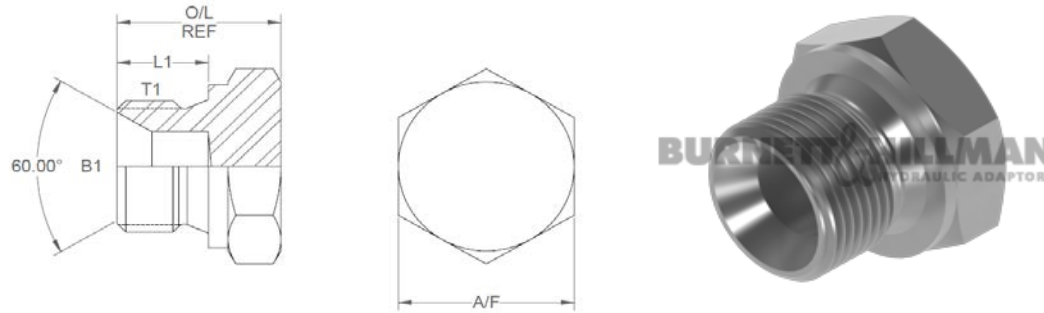

All dimensions are imperial unless stated.

	T1	B1	L1	O/L	A/F
69000	1/8	0.137	0.315	0.644	14mm
69001	1/4	0.185	0.473	0.802	19mm
69002	3/8	0.312	0.473	0.891	22mm
69003	1/2	0.437	0.552	0.99	27mm
69005	3/4	0.659	0.63	1.058	32mm
69006	1	0.875	0.709	1.177	41mm
69007	1-1/4	1.125	0.788	1.306	50mm
69008	1-1/2	1.312	0.866	1.434	55mm
69009	2	1.812	0.945	1.683	70mm

A/F dimensions are imperial unless stated.

	T1	B1	L1	O/L	A/F
69000	1/8	3.48	8.00	16.36	14mm
69001	1/4	4.70	12.01	20.37	19mm
69002	3/8	7.92	12.01	22.63	22mm
69003	1/2	11.10	14.02	25.15	27mm
69005	3/4	16.74	16.00	26.87	32mm
69006	1	22.23	18.01	29.9	41mm
69007	1-1/4	28.58	20.02	33.17	50mm
69008	1-1/2	33.32	22.00	36.42	55mm
69009	2	46.02	24.00	42.75	70mm