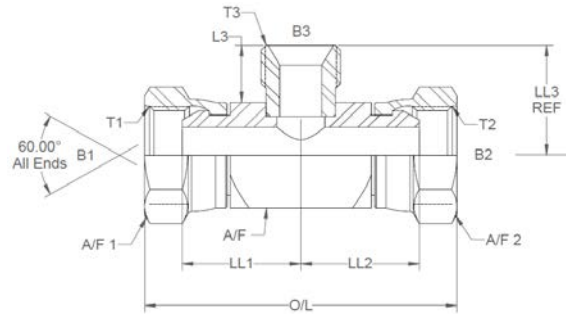

**BSP swivel female x BSP swivel female
x BSP male branch tee REDUCING ON
BRANCH**

Oct-21
0523 IMP

All dimensions are imperial unless stated.

	T1	T2	T3	B1	B2	B3	L3	O/L	LL1	LL2	LL3	A/F	A/F1	A/F2
02080	3/8	3/8	1/4	0.296	0.296	0.185	0.465	2.51	1.002	1.002	0.84	0.75	22mm	22mm
02078	1/2	1/2	1/4	0.39	0.39	0.25	0.465	2.71	1.063	1.063	0.902	0.875	27mm	27mm
02082	3/4	3/4	1/4	0.6	0.6	0.185	0.465	3.25	1.232	1.232	1.027	1.125	32mm	32mm
02081	3/4	3/4	3/8	0.6	0.6	0.296	0.52	3.25	1.232	1.232	1.207	1.125	32mm	32mm
02077	3/4	3/4	1/2	0.6	0.6	0.437	0.61	3.25	1.232	1.232	1.172	1.125	32mm	32mm
02083	1	1	1/2	0.843	0.843	0.5	0.61	3.72	1.432	1.432	1.297	1.375	41mm	41mm
02079	1	1	3/4	0.843	0.843	0.625	0.75	3.72	1.432	1.432	1.437	1.375	41mm	41mm

BSP swivel female x BSP swivel female x BSP male branch tee REDUCING ON BRANCH

Oct-21
0523 METRIC

A/F dimensions are imperial unless stated.

	T1	T2	T3	B1	B2	B3	L3	O/L	LL1	LL2	LL3	A/F	A/F1	A/F2
02080	3/8	3/8	1/4	7.52	7.52	4.7	11.81	63.75	25.45	25.45	21.34	0.75	22mm	22mm
02078	1/2	1/2	1/4	9.91	9.91	6.35	11.81	68.83	27	27	22.91	0.875	27mm	27mm
02082	3/4	3/4	1/4	15.24	15.24	4.7	11.81	82.55	31.29	31.29	26.09	1.125	32mm	32mm
02081	3/4	3/4	3/8	15.24	15.24	7.52	13.21	82.55	31.29	31.29	30.66	1.125	32mm	32mm
02077	3/4	3/4	1/2	15.24	15.24	11.1	15.49	82.55	31.29	31.29	29.77	1.125	32mm	32mm
02083	1	1	1/2	21.41	21.41	12.7	15.49	94.49	36.37	36.37	32.94	1.375	41mm	41mm
02079	1	1	3/4	21.41	21.41	15.88	19.05	94.49	36.37	36.37	36.5	1.375	41mm	41mm